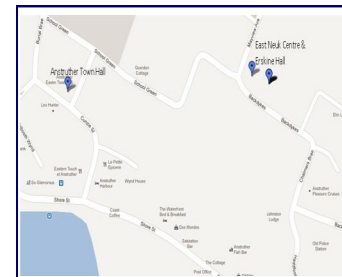

Destination Judo

0131 467 9054

Follow us on Facebook & Twitter!

Where to find us: